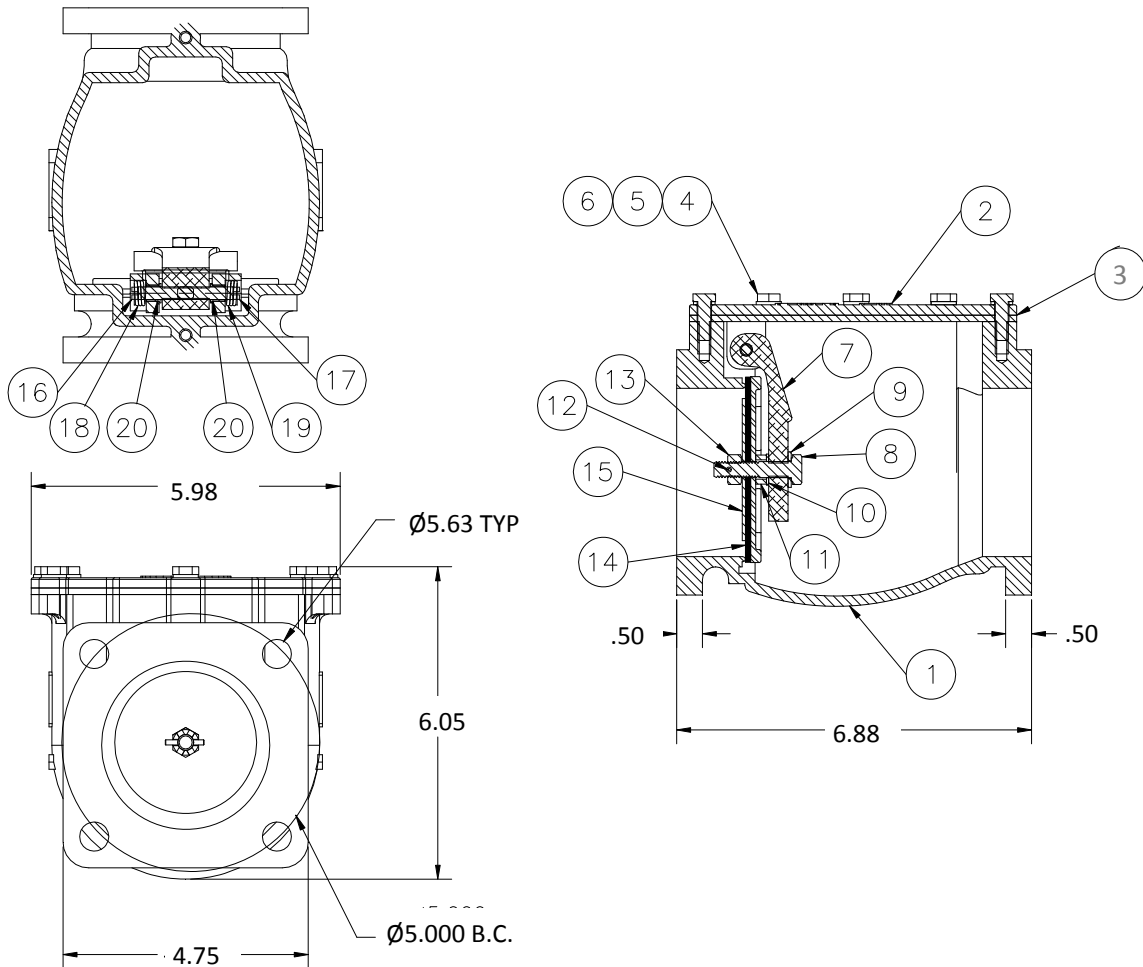

VC3022 3" Aluminum Swing Check Valve

ITEM	PART NUMBER	DESCRIPTION	QTY.
1	3-CV-A-BODY	ALUMINUM BODY	2
2	3-CV-A-LID	ALUMINUM LID	1
3	3-CV-A-GASKET	LID GASKET	1
4	12419	1/4-20 x 7/8" SS SCREW	8
5	H20312M	1/4" WASHER	8
6	H50086M	1/4" 18-8 SS LOCK WASH	8
7	3-CV-ARM-S-A	POPPET ARM	1
8	S5-16-18X1.5H	5/16 x 1-1/2 SS HEX BOLT	1
9	S5-16FLATWASH	5/16 SS FLAT WASHER	1
10	3-CV-POP-SPR	BELLEVILLE WASHER	1
11	SS-5/16-18-JAM-	STAINLESS SPACER	1

ITEM	PART NUMBER	DESCRIPTION	QTY.
12	S3-32X3-4-RP	ROLL PIN	1
13	S5-16-18-SH-NUT	5/16 CASTLE NUT	1
14	3-CV-PLATE-S-A	POPPET GASKET	1
15	3-CV-WASH-S	SS WASHER	1
16	3-CV-PIN-L	.245 x 1.195 SS PIN LEFT	1
17	3-CV-PIN-R	.245 x 1.195 SS PIN RIGHT	1
18	3-CV-SPG-L	17-7 SPRING LEFT	1
19	3-CV-SPG-R	17-7 SPRING RIGHT	1
20	3-CV-BUSHING	TEFLON BUSHING	2
REPAIR KITS			
VC-312S		REPAIR KIT, SILICONE POPPET	